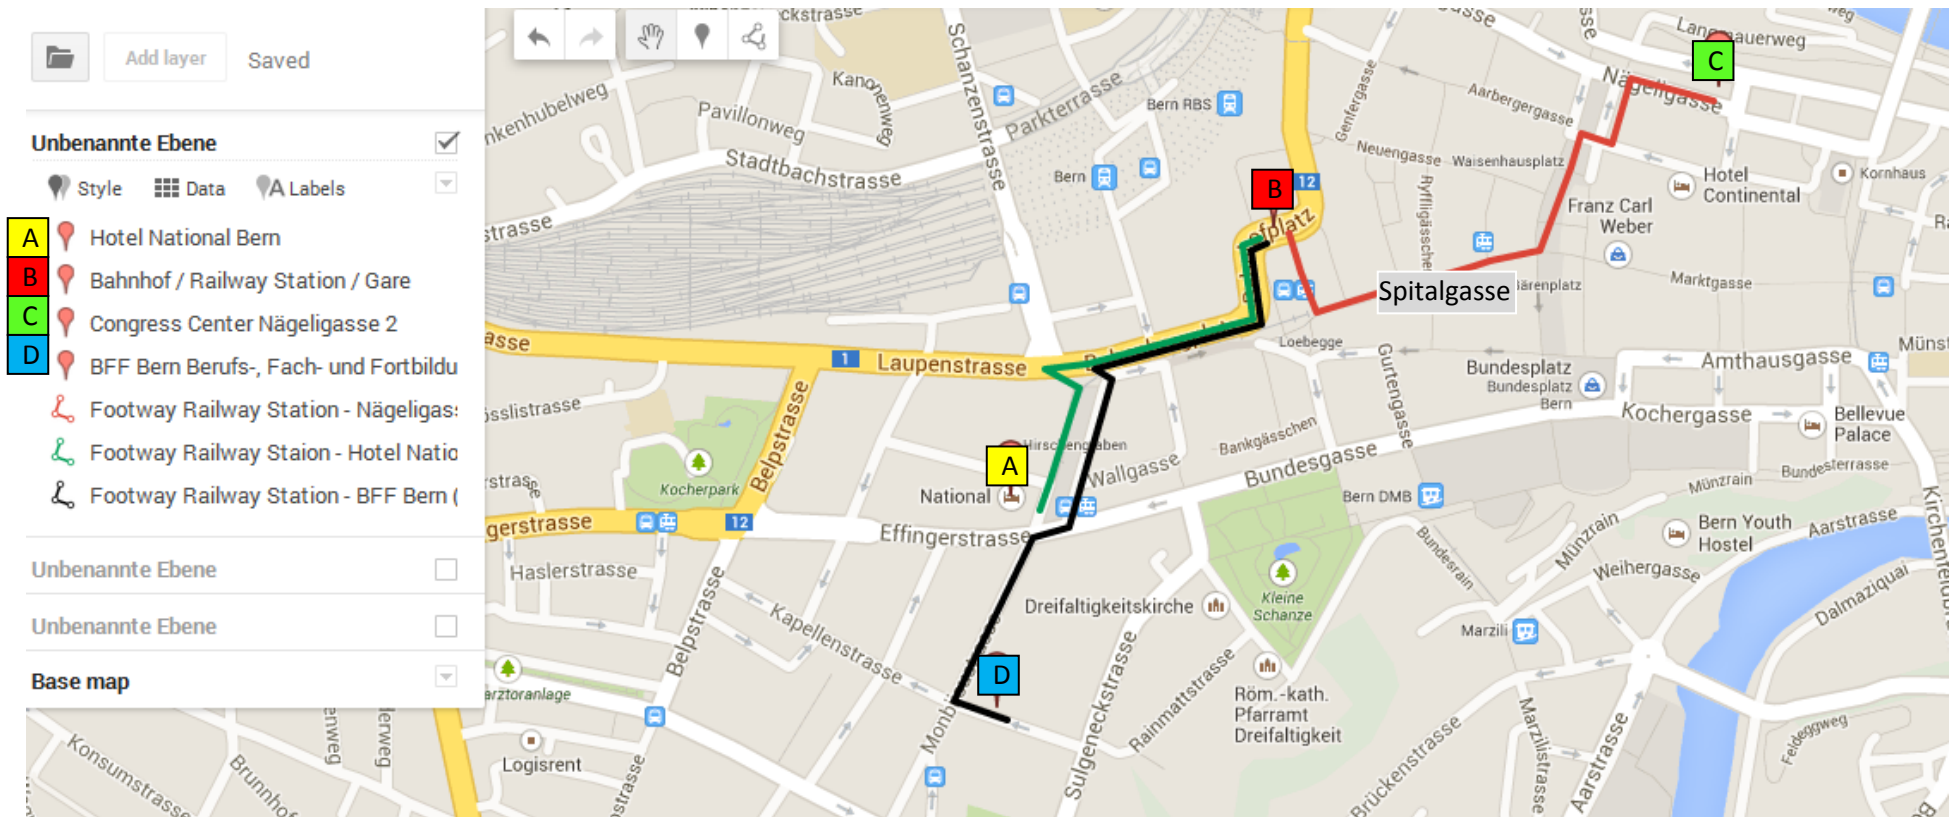

Map with locations and addresses

Hotel National Bern
Hirschengraben 24
3011 Bern

Congress Center
Nägeligasse 2
3011 Bern

BFF Bern
Kapellenstrasse 1
3011 Bern